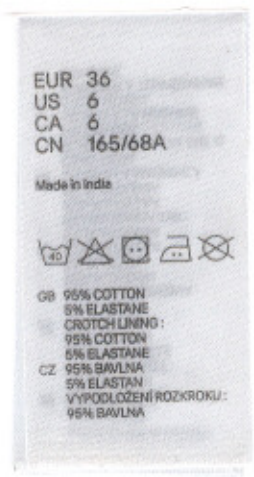

Product Range:

- A.** Underwear Name Waistband Elastic (Limited to 40 hooks)
- B.** Woven inner elastics for garments
- C.** Printed Woven Elastic Tapes (substitutes for jacquard elastics)
- D.** Woven tapes (non-elastic) (plain or print) (also called rigid tapes)
(Customization in weave, width and colours, including grosgrain tapes)
- E.** Fabric printed labels
- F.** Woven labels (slit-edge & ultrasonic edge)
- G.** Woven Edge Woven Labels (guaranteed not to irritate)
- H.** Woven-edge substrates (fabrics for producing printed labels)
- I.** 100% cotton twill tapes, ready for dyeing
- J.** Crochet Substitute Elastics
- K.** New Product Range (Bellyband / Button Label / Hanger Loop Label.)
- L.** H & M Woven & Printed labels

CODE : D-05
JO 4924 Y

H&M 202 WASH CARE LABEL
(WHITE)

ITEM CODE:- PL-1727C

H&M 201 WASH CARE LABEL
(WHITE)

ITEM CODE:- PL-1725CR

H&M 202 WASH CARE LABEL
(BLACK)

ITEM CODE:- PL-1728A

H&M 201 WASH CARE LABEL
(BLACK)

ITEM CODE:- PL-1726O

L-5

ITEM CODE: PL-1727A

20X195

ITEM CODE: PL-1725AG

30X130

ITEM CODE: PL-1725BG

30X260

ITEM CODE: PL-1728

20X195

ITEM CODE: PL-1726M

30X325

ITEM CODE: PL-1726J

30X195

H&M 1001 LIC LABEL
(TWEETY)

ITEM CODE:- PL-1672B