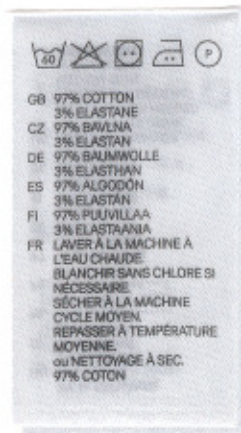

Product Range:

- A.** Underwear Name Waistband Elastic (Limited to 40 hooks)
- B.** Woven inner elastics for garments
- C.** Printed Woven Elastic Tapes (substitutes for jacquard elastics)
- D.** Woven tapes (non-elastic) (plain or print) (also called rigid tapes)
(Customization in weave, width and colours, including grosgrain tapes)
- E.** Fabric printed labels
- F.** Woven labels (slit-edge & ultrasonic edge)
- G.** Woven Edge Woven Labels (guaranteed not to irritate)
- H.** Woven-edge substrates (fabrics for producing printed labels)
- I.** 100% cotton twill tapes, ready for dyeing
- J.** Crochet Substitute Elastics
- K.** New Product Range (Bellyband / Button Label / Hanger Loop Label.)
- L.** H & M Woven & Printed labels

EUR L
US L
FR G
CN 180/109A

MADE IN INDIA

CODE: 1263
S/L FOR TOP
JO - 5843 G

EUR 32
US 2
FR 2
CN 160/60A

MADE IN INDIA

CODE: 1263
S/L FOR BOTTOM
JO - 5843 AF

DIVIDED

CODE : DA - 17
JO - 4924 AE

DIVIDED

CODE : DA 17
JO - 4924 AB

DIVIDED

CODE : DA - 17
JO - 4924 X

L-3

CODE : D-01
JO 4924 I

CODE : D-01
JO 4924 A

CODE : D-01
JO 4924 B

CODE : D-05
JO 4924 Y

H&M 202 WASH CARE LABEL
(WHITE)

ITEM CODE:- PL-1727C

H&M 201 WASH CARE LABEL
(WHITE)

ITEM CODE:- PL-1725CR

H&M 202 WASH CARE LABEL
(BLACK)

ITEM CODE:- PL-1728A

H&M 201 WASH CARE LABEL
(BLACK)