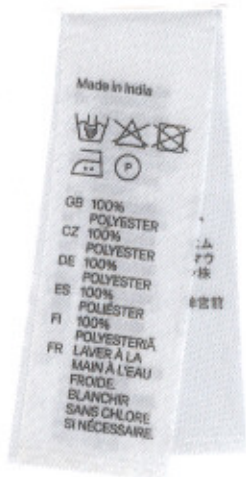

L-5

ITEM CODE: PL-1727A

20X195